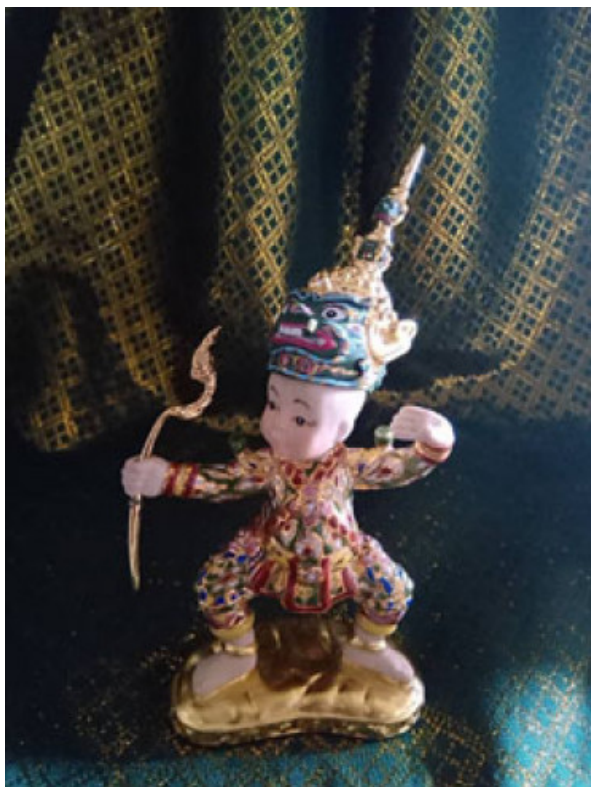

Porcelain? Hanuman? Doll?

Product Code: 10060

Availability: 1

Weight: 0.00kg

Dimensions: 0.00cm x 0.00cm x 0.00cm

Price: \$70.00

Short Description

Porcelain? Hanuman? Doll?

Thai? tradition? handpaint? in? silk?box?.

Description

Porcelain? Hanuman? Doll?

Thai? tradition? handpaint? in? silk?box?.

Approximate? Dimension

W: 3.5 cm, L: 7 cm, H: 13 cm

Description

- High quality ceramic (porcelain)?
- Exquisite pattern of Thai tradition?
- Enamels color?
- Trimmed with real gold liquid?
- Mask of head can remove.

The legend of the Ramakia has its roots in the Ramayana, an ancient Indian tale. The Ramayana was written more than 2,000 years ago by the Sanskrit poet Valmiki and tells the story of the Hindu god Vishnu

and his 7th incarnation as Rama (Phra Ram), the prince and king of Ayodhya. He fought a demon who had kidnapped his beautiful wife (Sida).

Phra Ram gathers a monkey army led by a white monkey named General Hanuman. And with Hanuman's help, he defeats Tosakanth in battle.